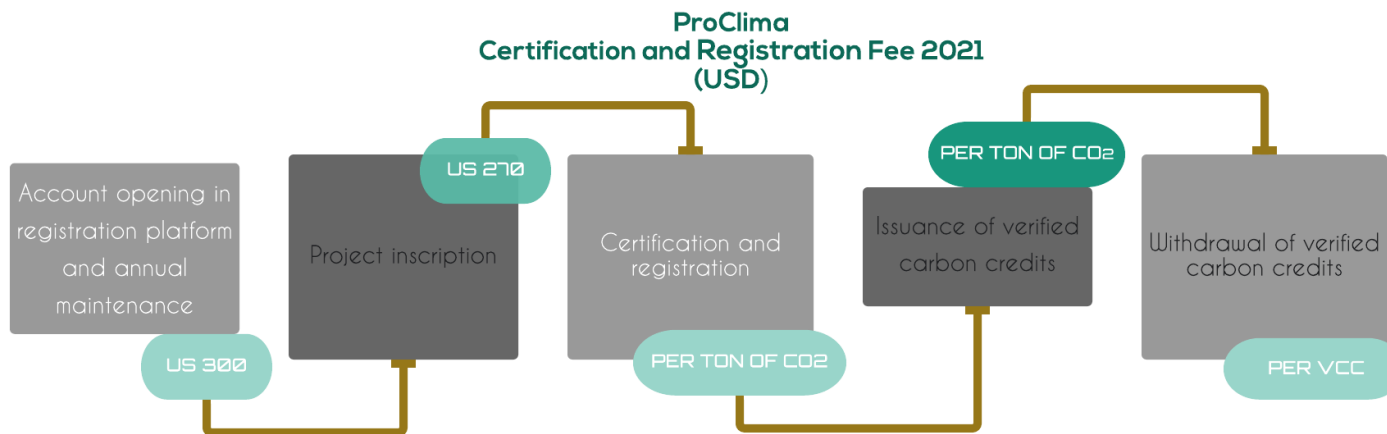

CERTIFICATION AND  
REGISTRATION FEE OF  
MITIGATION PROJECTS  
2021

**ProClima**  
Internacional

**AFOLU FEES**

VERIFIED CARBON CREDITS (VCC)		CERTIFICATION AND REGISTRATION	VERIFIED CARBON CREDITS (VCC) ISSUANCE	WITHDRAWALS
1	100,000	\$ 0.032	\$ 0.053	\$0.021
100,001	300,000	\$ 0.028	\$ 0.046	\$0.018
300,001	600,000	\$ 0.027	\$ 0,045	\$0.018
600,001	1,000,000	\$ 0.027	\$ 0.044	\$0.018
1,000,001	and up	\$ 0.024	\$ 0.040	\$0.016